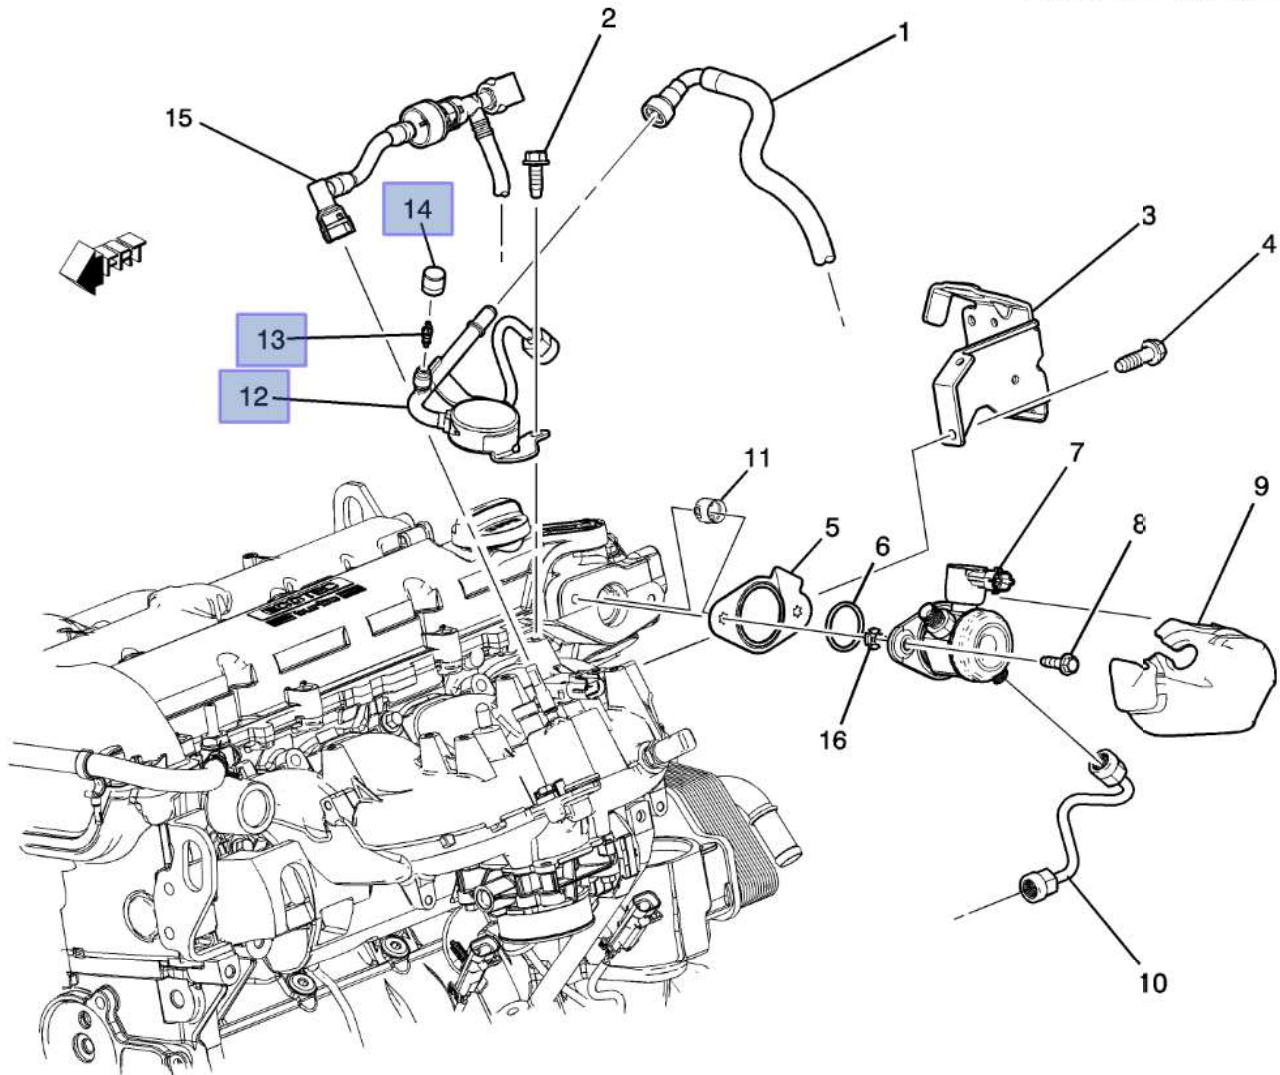

C - Chevrolet > 2008 > A - 1A1 - Cobalt > 03 - FUEL SYSTEM-EXHAUST-EMISSION SYSTEM > (2M03-016) 2008-2010 AP
FUEL SUPPLY SYSTEM-FRONT (LNF/2.0X) >

2M03-016 02/20/2008

rb

Make: Chevrolet

Year: 2008

Model: Cobalt

C - Chevrolet > 2008 > A - 1A1 - Cobalt > 03 - FUEL SYSTEM-EXHAUST-EMISSION SYSTEM > (2M03-016) 2008-2010 AP
 FUEL SUPPLY SYSTEM-FRONT (LNF/2.0X) >

Call	Group	H	Description	Usage	Year	Qty
12	03.163		PIPE, FUEL FEED (INCLS 13,14)	(JM4,J41,JL4)	2008 - 2010	
12	03.163		PIPE, FUEL FEED (INCLS 13,14) (AT ENGINE) (PART MUST BE REPLACED ONCE REMOVED) (ACDelco #12636128) (Service Lane Part)	A (LNF)	2008 - 2010	01